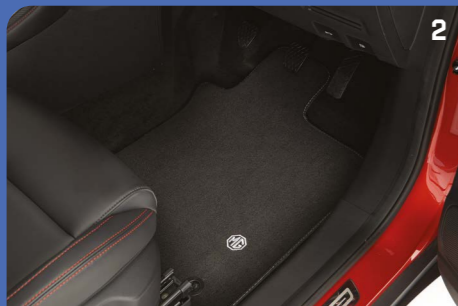

NEW MG ZS ACCESSORIES

2

3

4

1. PROTECTION PACK (INCLUDES FABRIC FLOOR MATS, FRONT & REAR MUD GUARDS & LOADSPACE LINER)

5

6

7