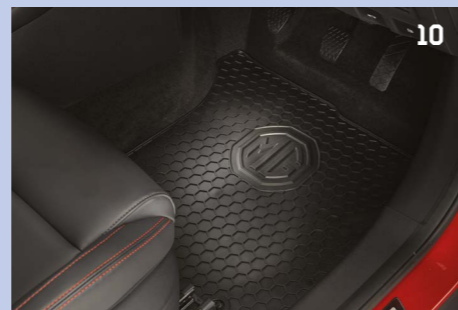

2

3

4

5

6

7

8

9

10

11

12

13

14

15

16

LIFE IN STYLE

1. PROTECTION PACK
2. FABRIC FLOOR MATS
3. FRONT & REAR MUD GUARDS
4. LOADSPACE LINER
5. BRIGHT DOOR SILL FINISHERS
6. REAR BUMPER GUARD
7. SUNSHADES
8. LOCKING WHEEL BOLTS
9. SPARE WHEEL KIT
10. RUBBER FLOOR MATS
11. AERO ROOF BARS
12. CYCLE CARRIER
13. DOG GUARD
14. CARBON FIBRE EFFECT MIRROR CAPS
15. CHROME TAILGATE FINISHER
16. CARBON FIBRE EFFECT TAILGATE FINISHER TOWBAR WITH ELECTRICS

FOR MORE INFORMATION
VISIT MG.CO.UK/ACCESSORIES
OR SEE AND ORDER FROM
YOUR LOCAL MG DEALER