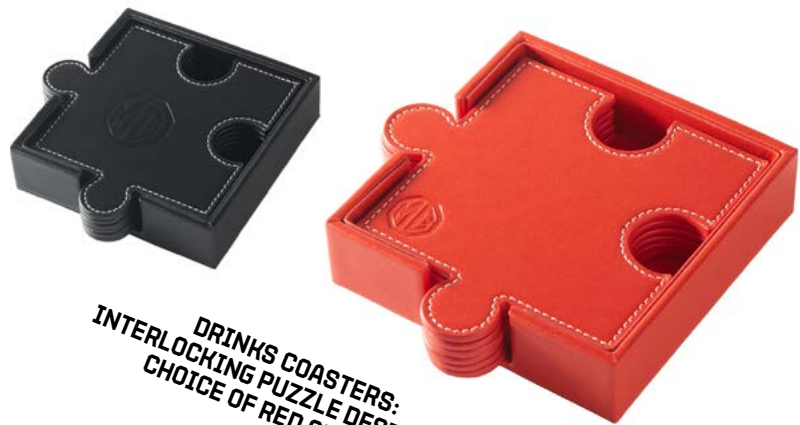

DRINKS COASTERS:
INTERLOCKING PUZZLE DESIGN, IN A
CHOICE OF RED OR BLACK